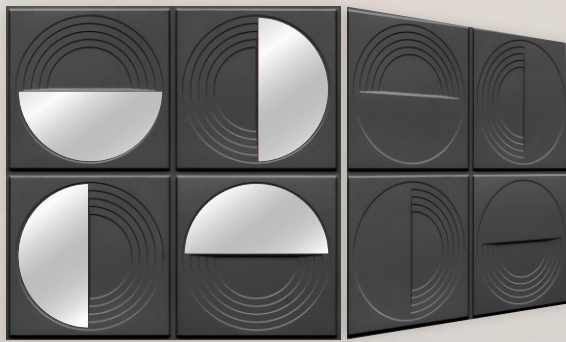

2006 METALIC GREY