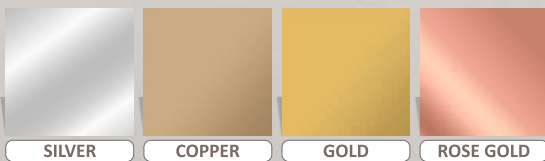

**2006** SPICED WALNUT

**2006** CHERRY WOOD

**2006** BROWN CANDY

**2006** MOCHA

**2006** METALIC GREY

**2006** DAIRY CREAM

### AVAILABLE MIRROR COLORS

- ✓ 3D PVC Wall Panel
- ✓ Modern Curved Linear Texture
- ✓ Elegant Feature Walls
- ✓ Contemporary Interiors

- ✓ **Size: 20×20 Inch**
- ✓ **Emboss Height: 5 mm**
- ✓ **Base Thickness: 0.7mm**