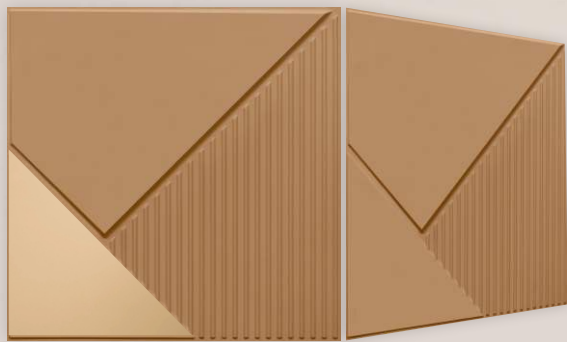

2003 SPICED WALNUT

2003 BROWN CANDY