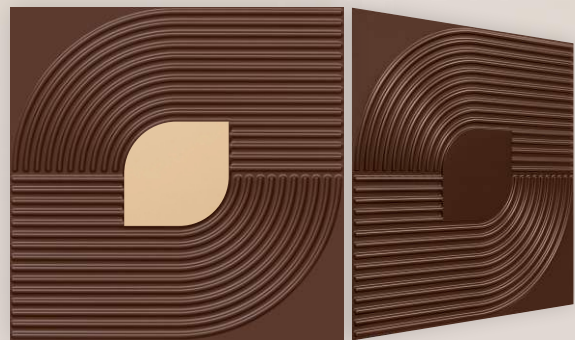

2001 CHERRY WOOD

2001 MOCHA