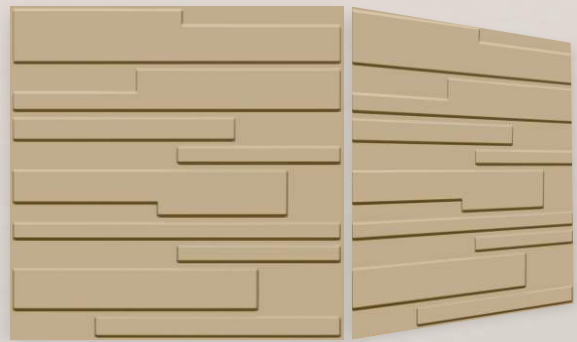

2009 DAIRY CREAM