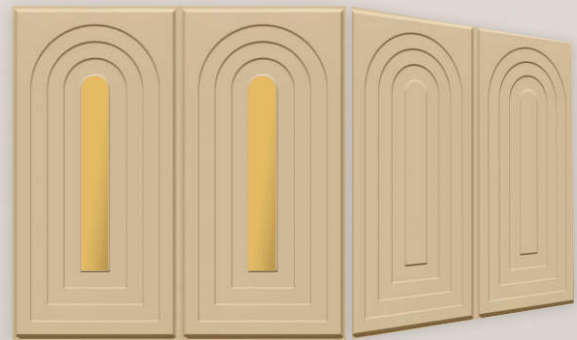

2005 DAIRY CREAM