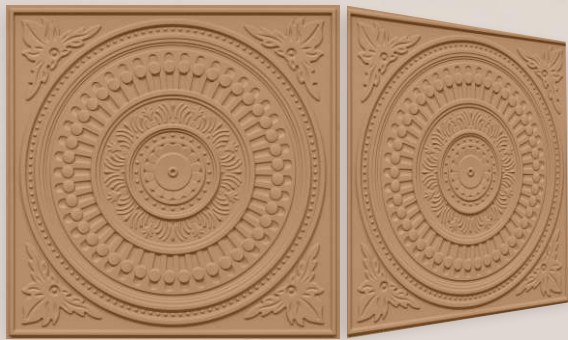

2012 SPICED WALNUT

2012 BROWN CANDY