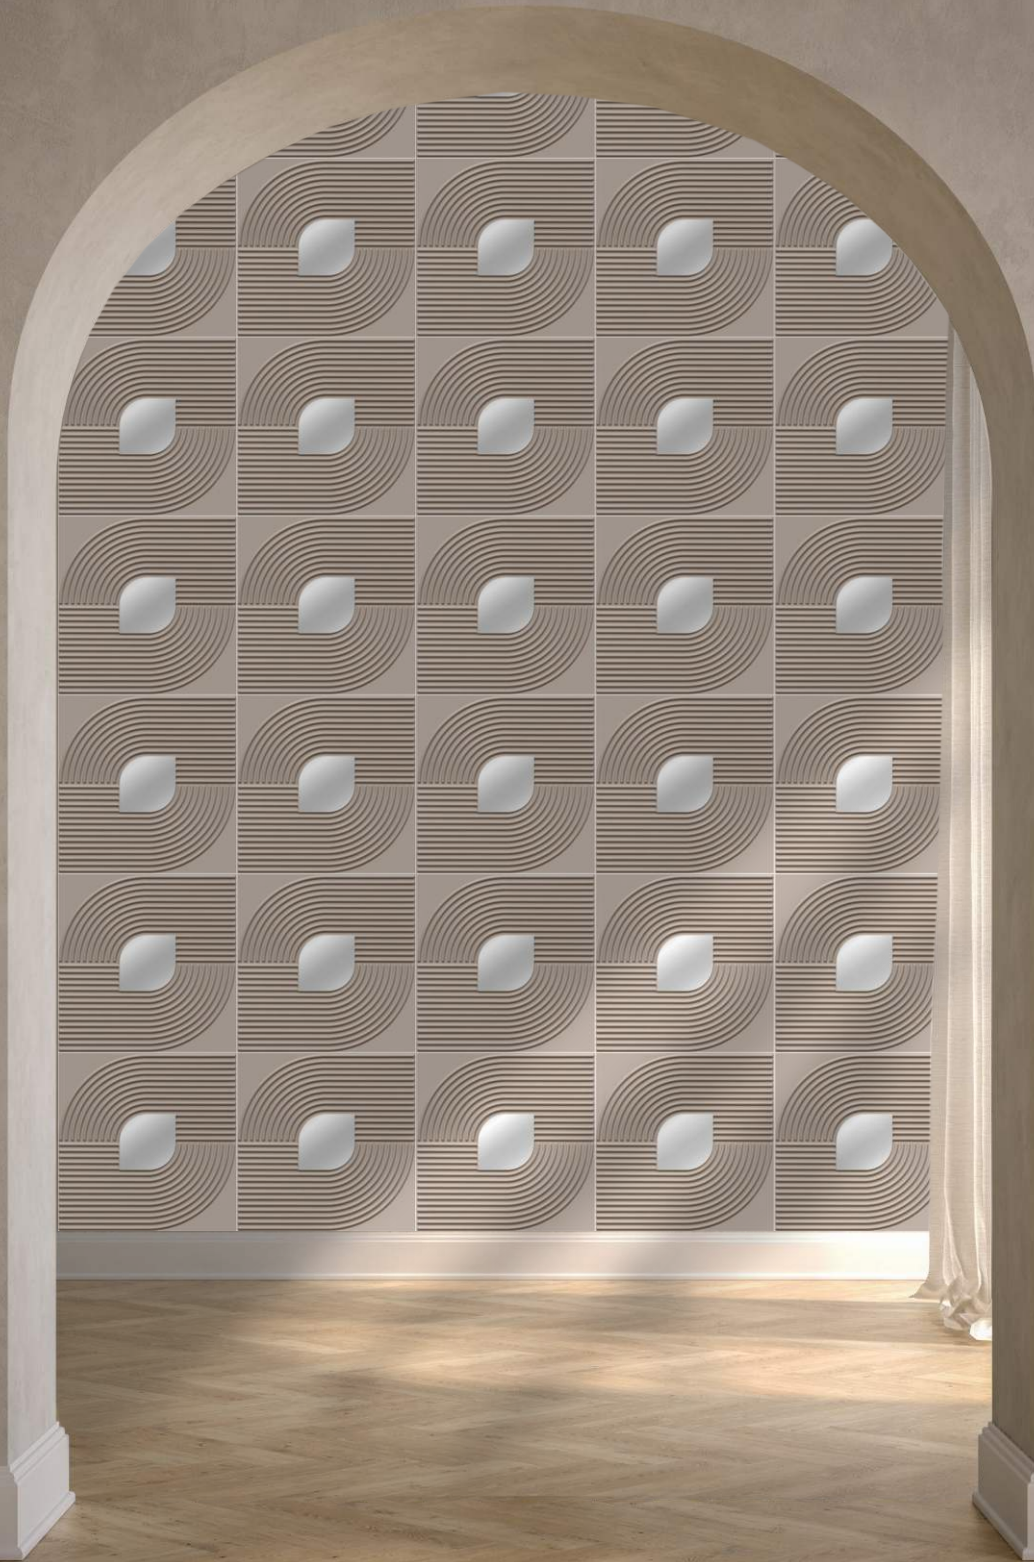

Head Office & Factory

- Rajkot 📞 +91 90 3333 0173 ✉️ |rajkot@decoraids.in

Experience Centers at...

- Ahmedabad 📞 +91 90 3333 0227 ✉️ |ahmedabad@decoraids.in