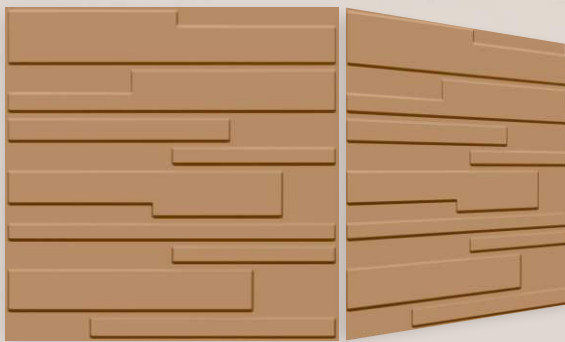

2009 SPICED WALNUT

2009 BROWN CANDY