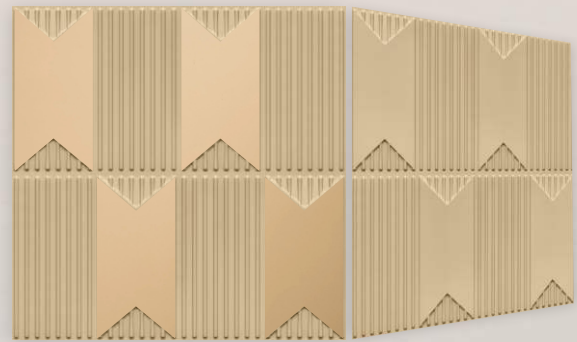

2002 DAIRY CREAM