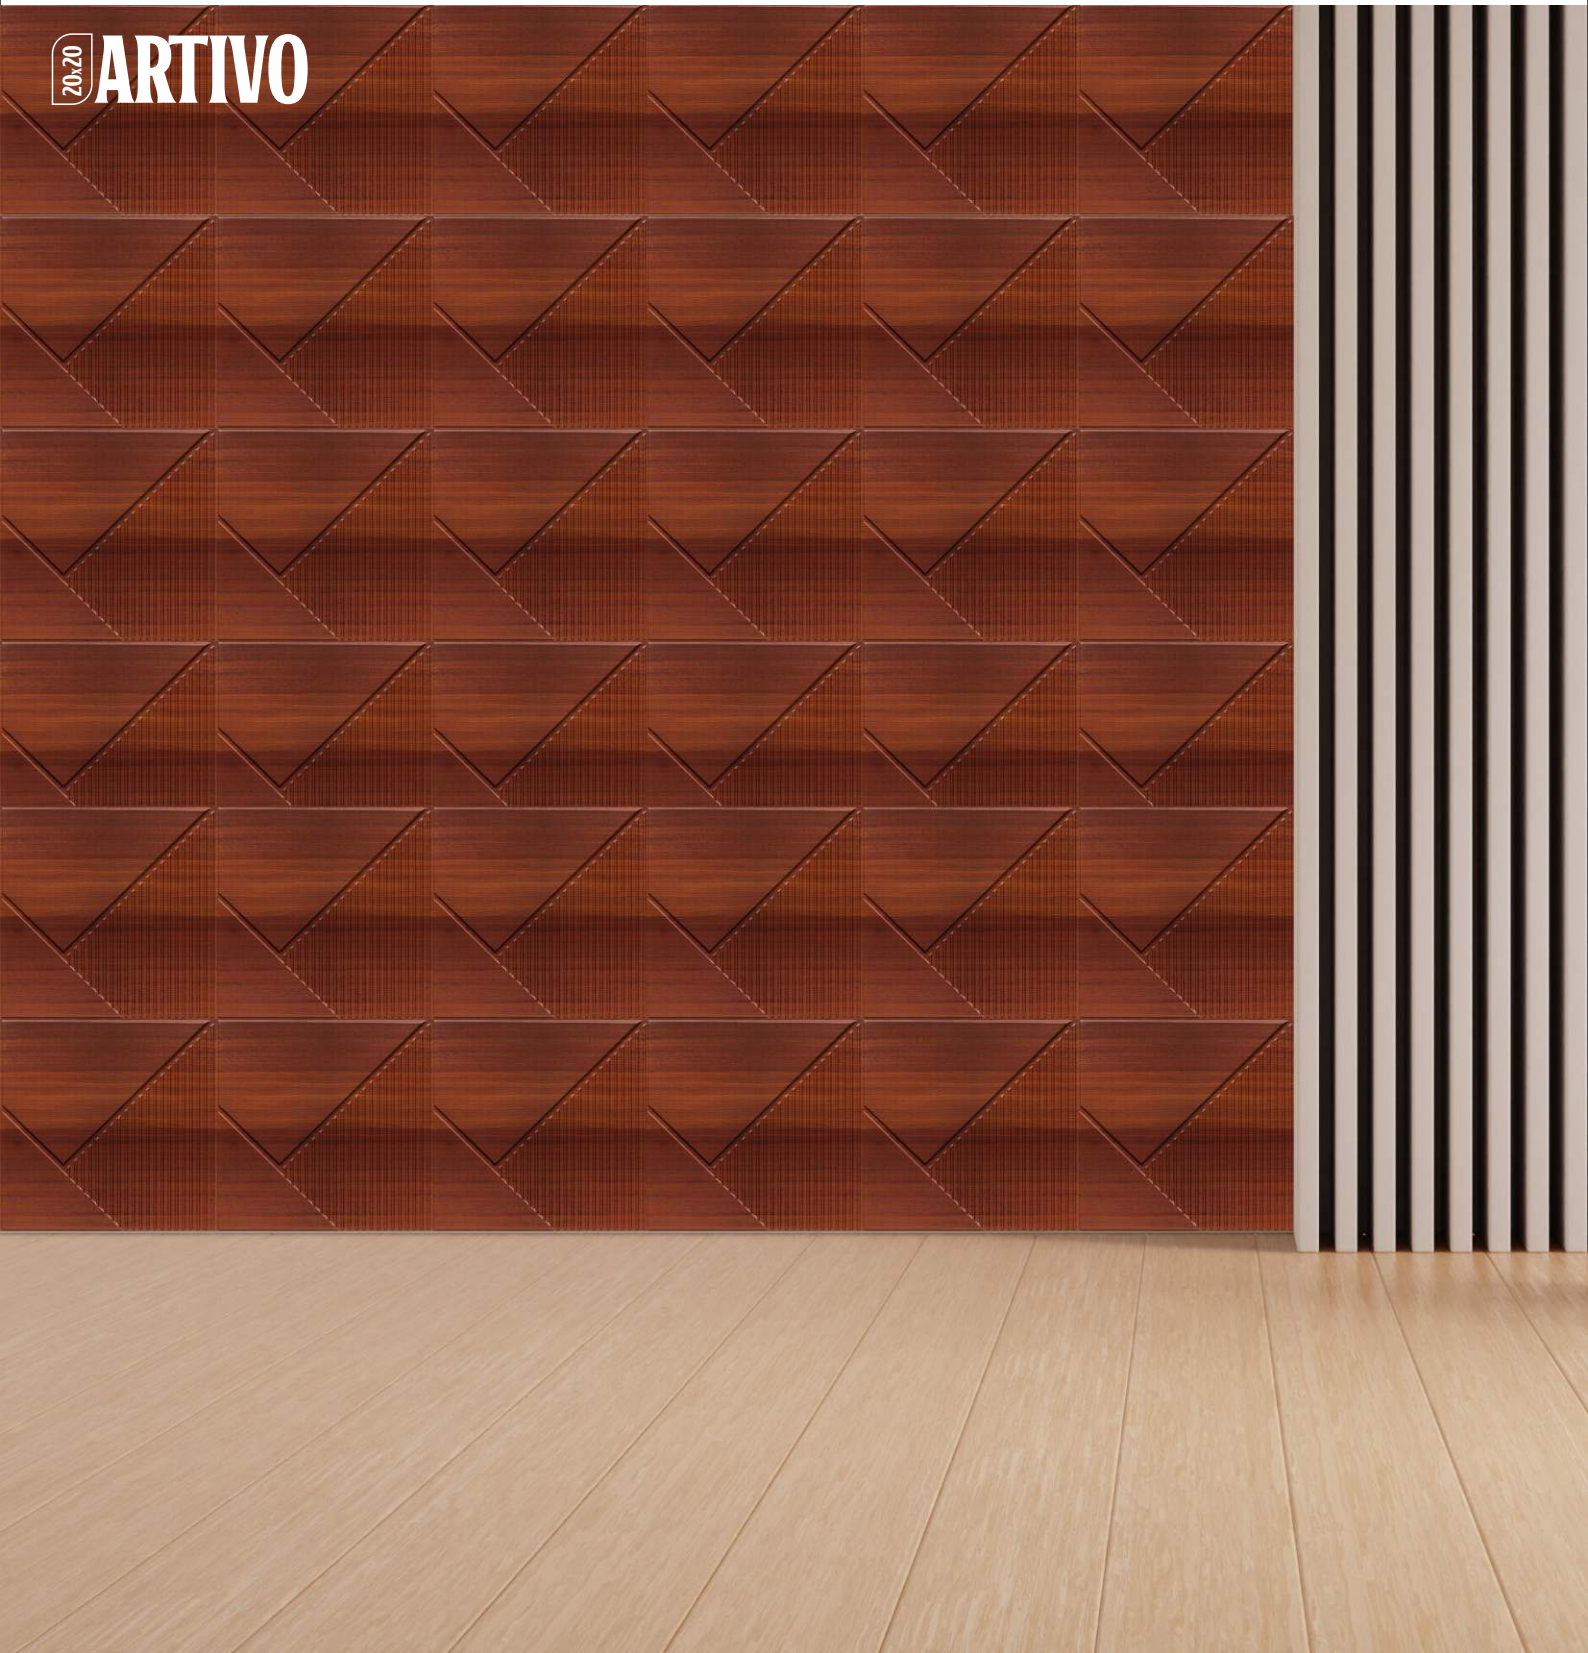

20x20 **ARTIVO**

DESIGN # 2003 | COLOUR: SPICED WALLNUT | SIZE: 20" x 20" (Coverage 2.77 sq.ft)

"Tile colors may vary from images and across production batches. For best results, we recommend ordering samples, confirming shades, and placing full-quantity orders together for consistency."