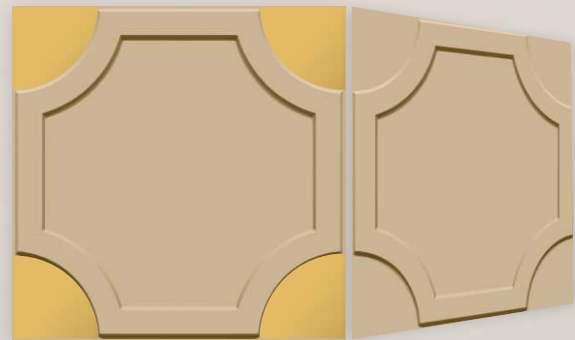

2008 DAIRY CREAM