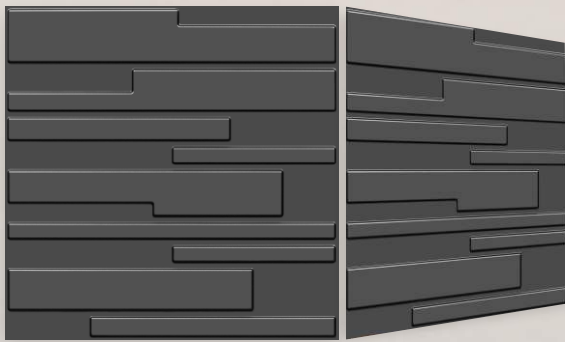

2009 METALIC GREY