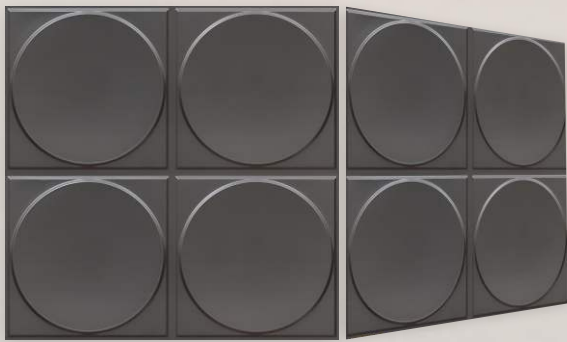

2010 METALIC GREY