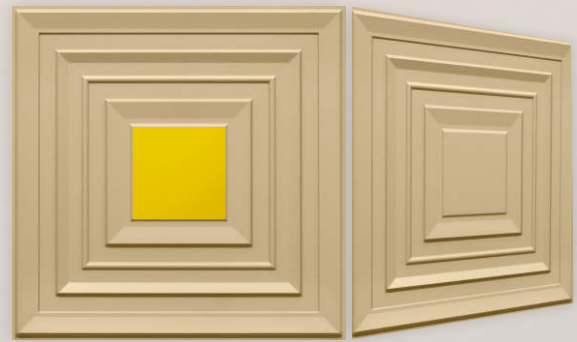

2004 DAIRY CREAM