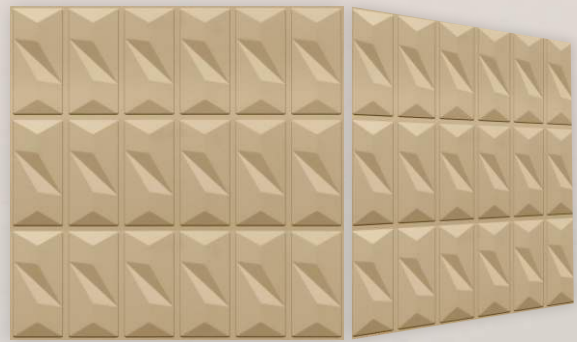

**2011** SPICED WALNUT

**2011** CHERRY WOOD

**2011** BROWN CANDY

**2011** MOCHA

**2011** METALIC GREY

**2011** DAIRY CREAM

### AVAILABLE MIRROR COLORS

- ✓ 3D PVC Wall Panel
- ✓ Modern Curved Linear Texture
- ✓ Elegant Feature Walls
- ✓ Contemporary Interiors

- ✓ **Size: 20×20 Inch**
- ✓ **Emboss Height: 5 mm**
- ✓ **Base Thickness: 0.7mm**