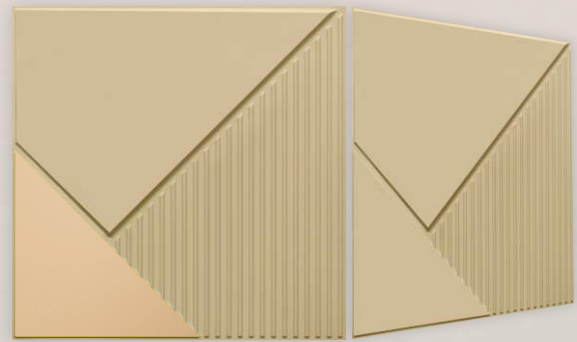

2003 DAIRY CREAM