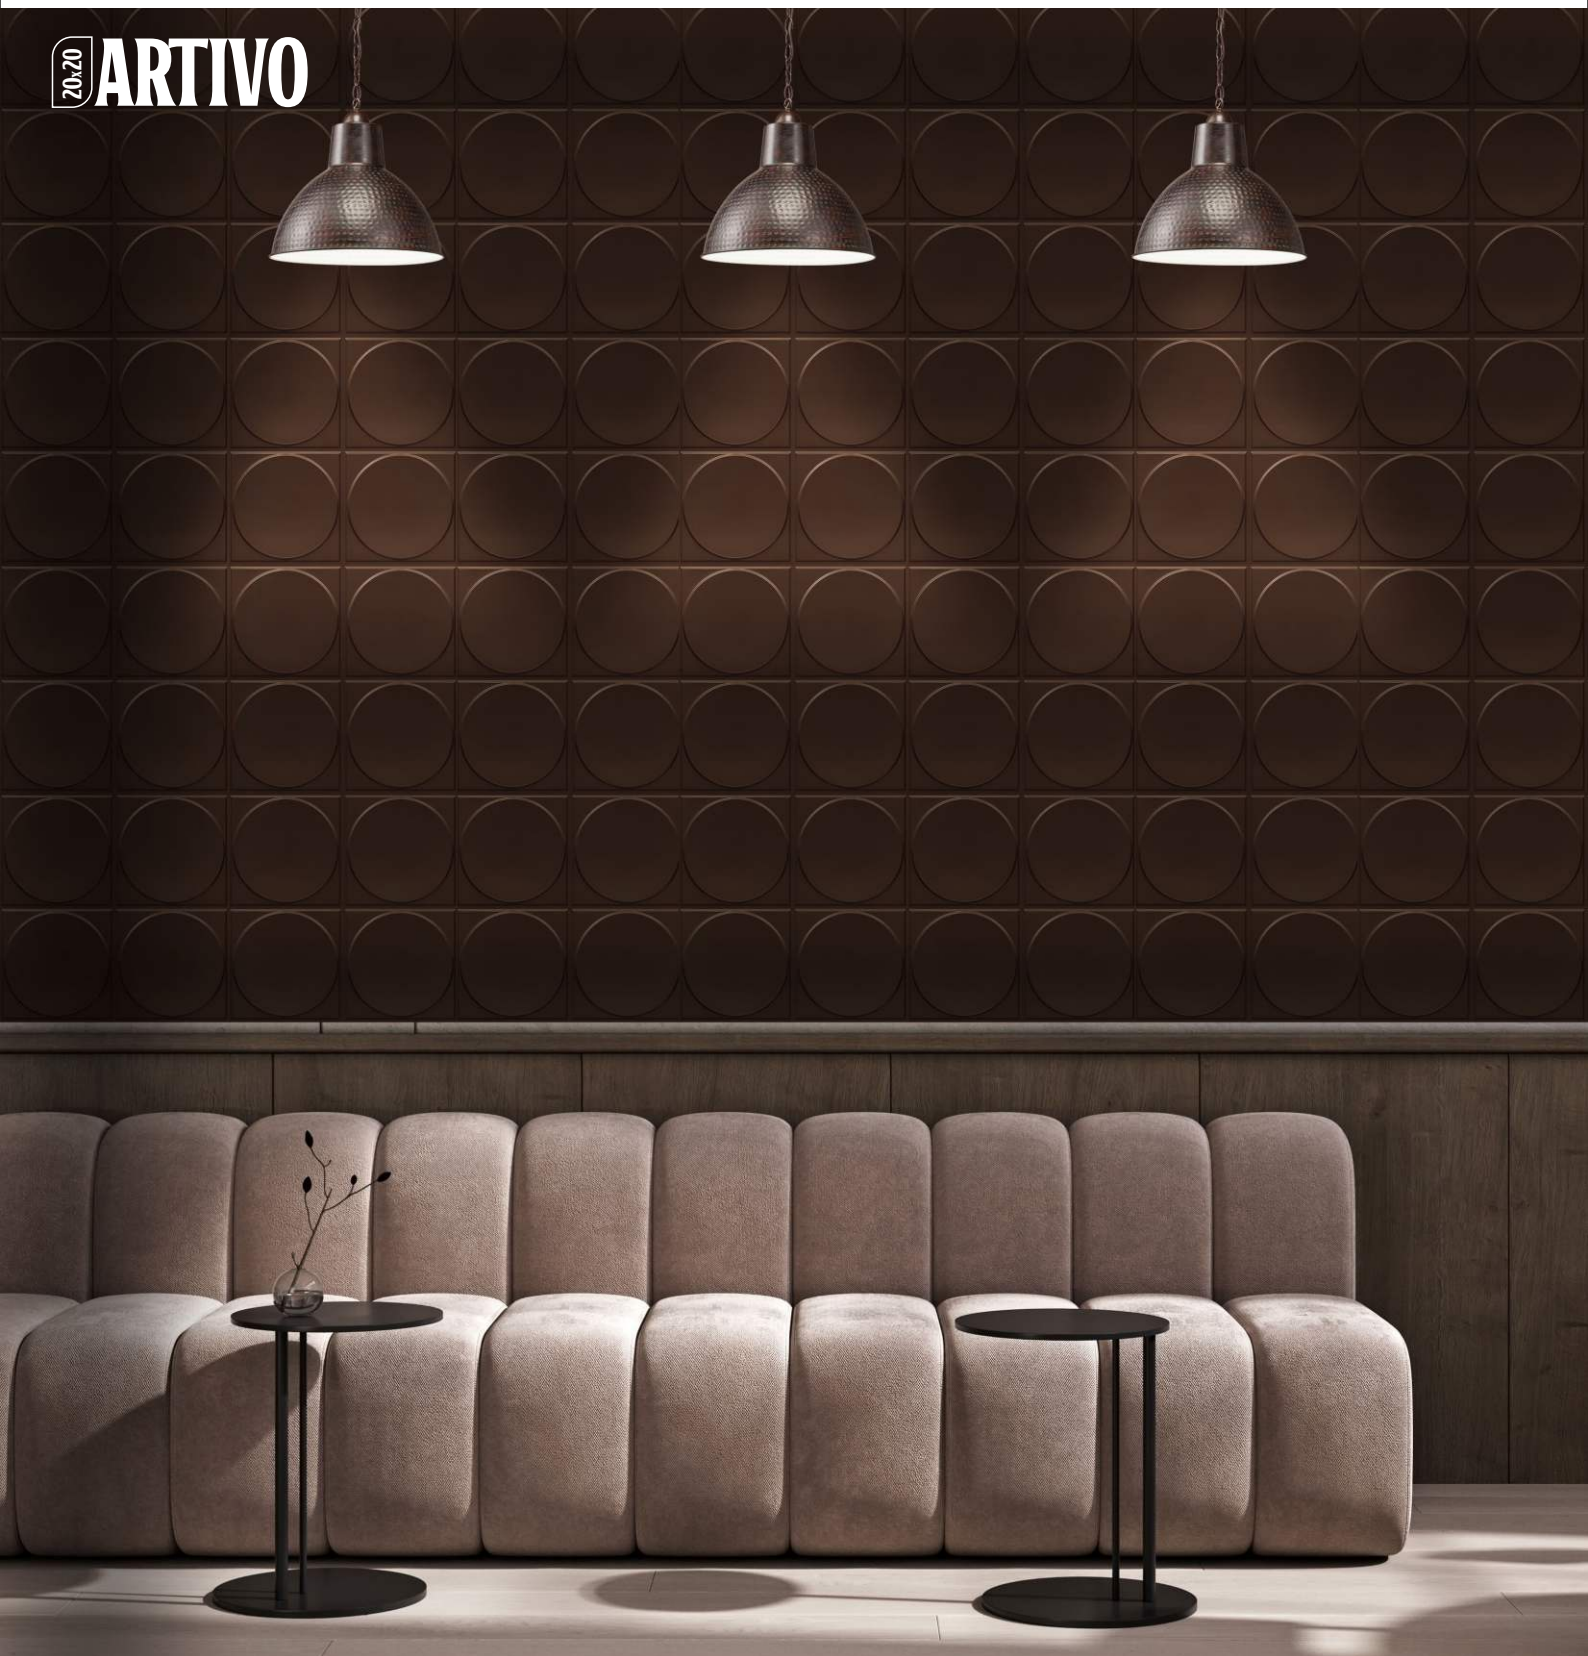

20x20 **ARTIVO**

DESIGN # 2009 | COLOUR: METALIC GREY | SIZE: 20" x 20" (Coverage 2.77 sq.ft)

"Tile colors may vary from images and across production batches. For best results, we recommend ordering samples, confirming shades, and placing full-quantity orders together for consistency."