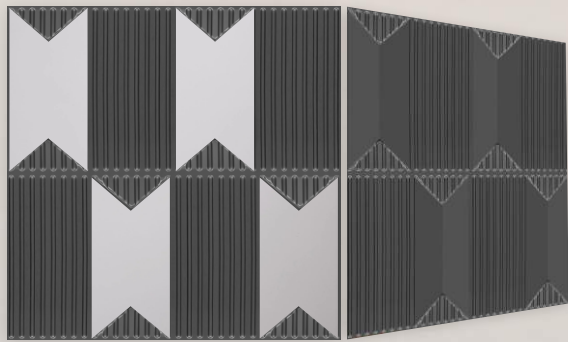

2002 METALIC GREY