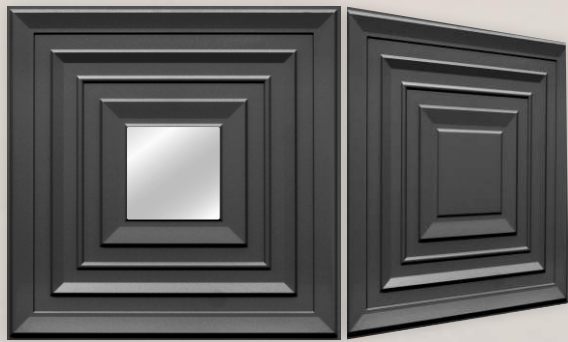

2004 METALIC GREY