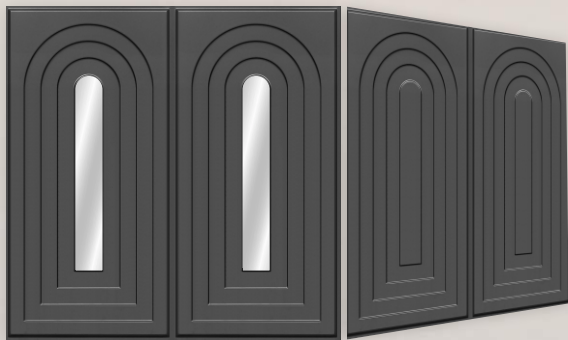

2005 METALIC GREY