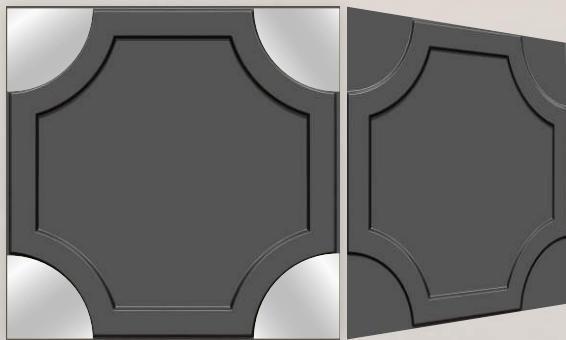

2008 METALIC GREY