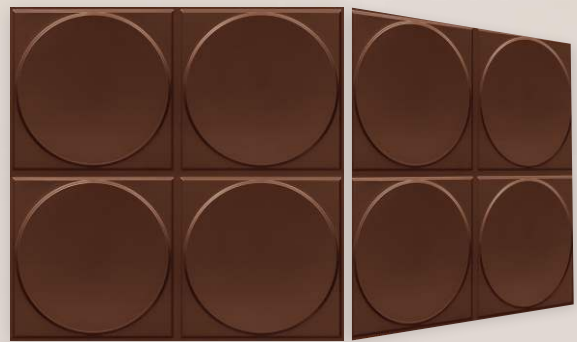

2010 CHERRY WOOD

2010 MOCHA