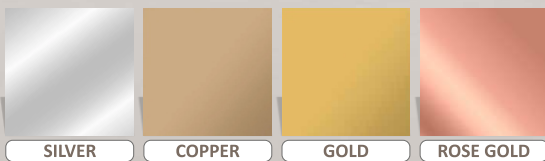

**2012** SPICED WALNUT

**2012** CHERRY WOOD

**2012** BROWN CANDY

**2012** MOCHA

**2012** METALLIC GREY

**2012** DAIRY CREAM

### AVAILABLE MIRROR COLORS

- ✓ 3D PVC Wall Panel
- ✓ Modern Curved Linear Texture
- ✓ Elegant Feature Walls
- ✓ Contemporary Interiors

- ✓ **Size: 20×20 Inch**
- ✓ **Emboss Height: 5 mm**
- ✓ **Base Thickness: 0.7mm**