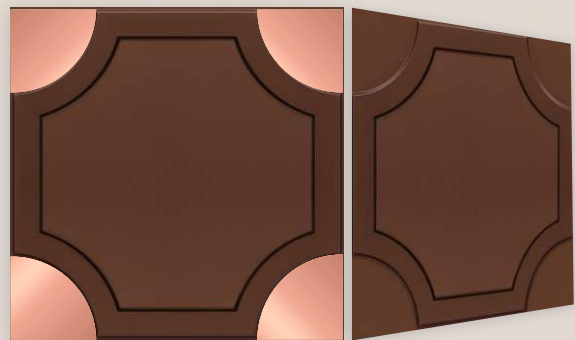

2008 CHERRY WOOD

2008 MOCHA