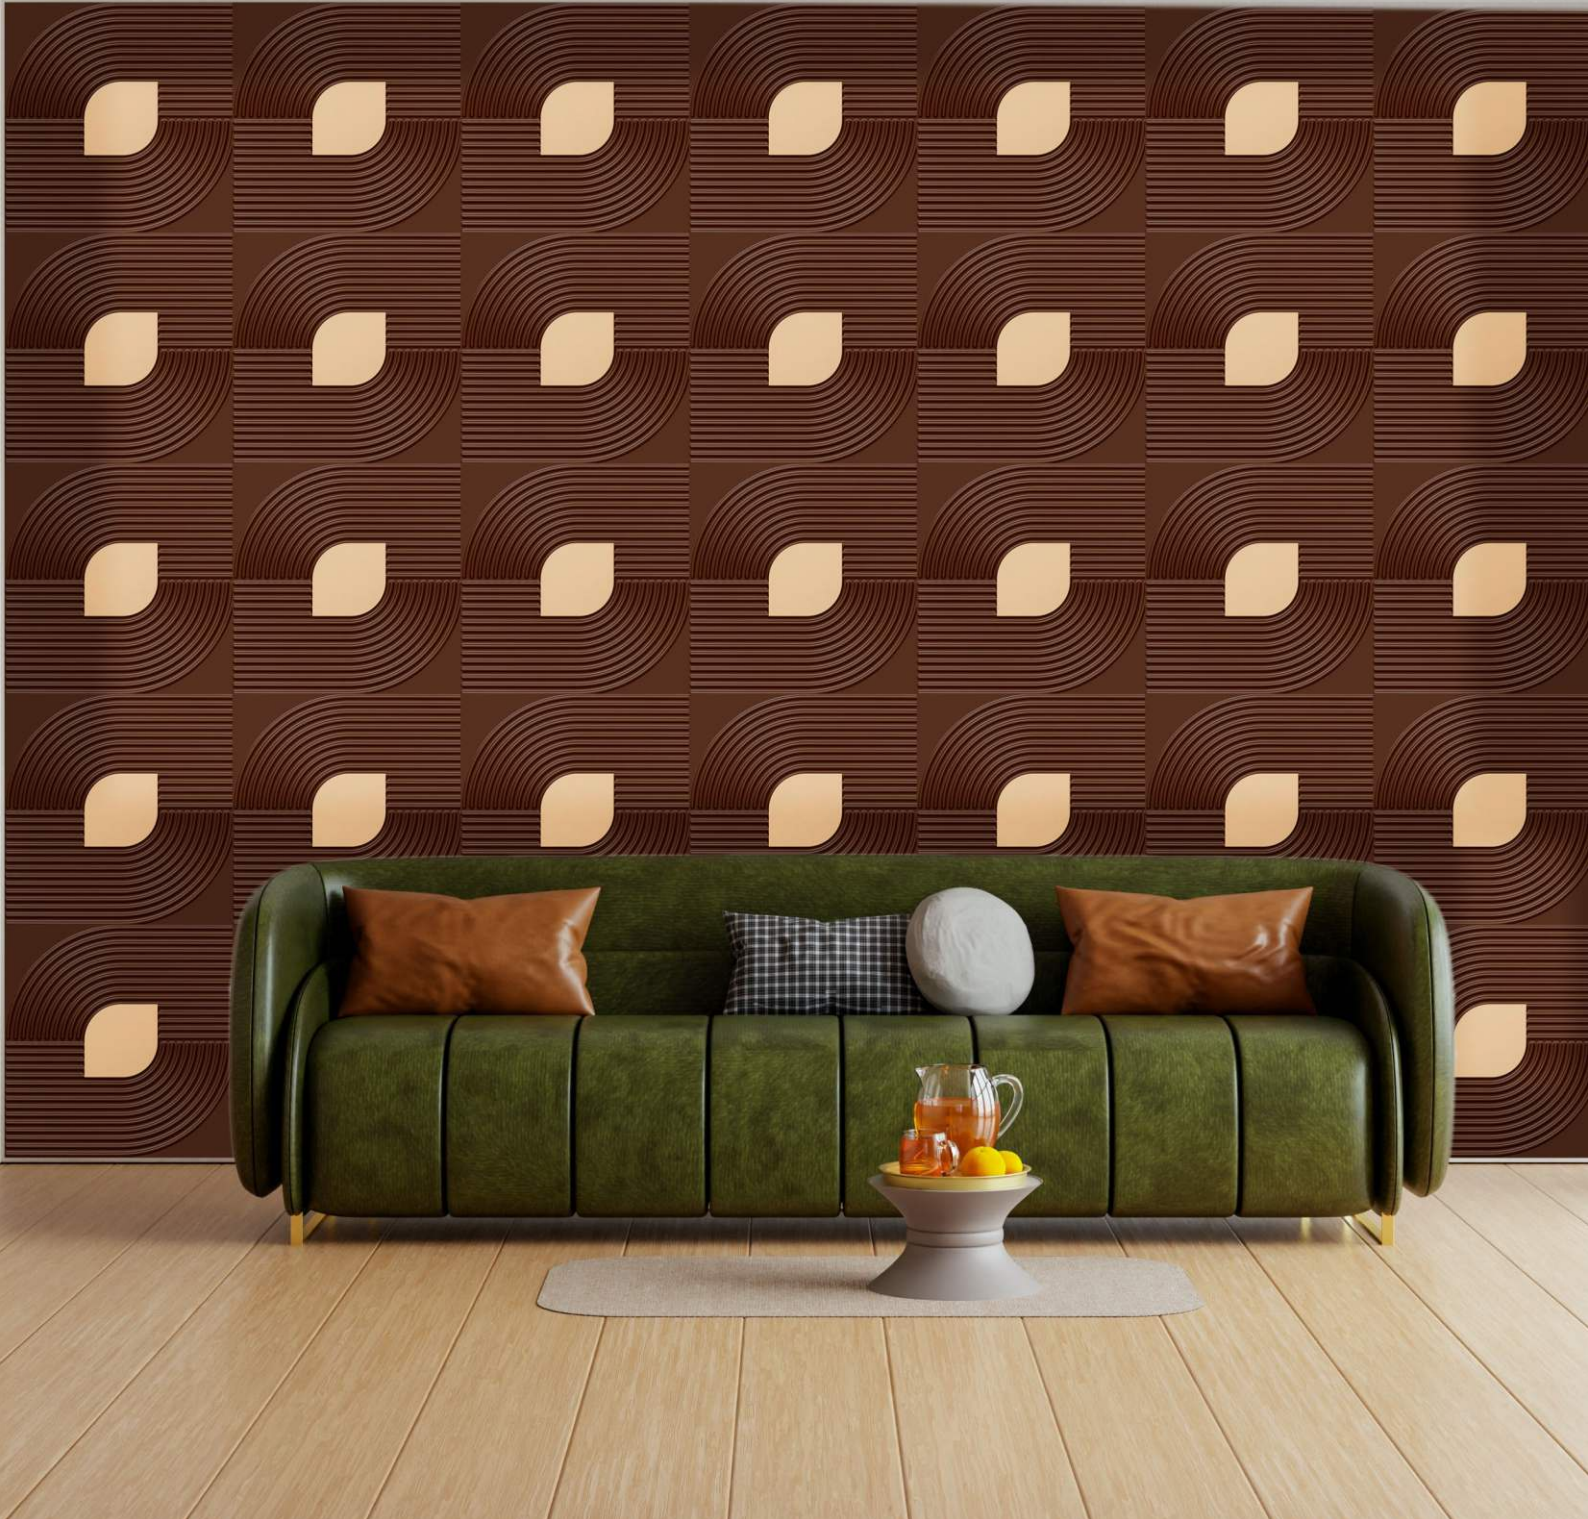

20x20 **ARTIVO**

DESIGN # 2001 | COLOUR: MOCHA | SIZE: 20" x 20" (Coverage 2.77 sq.ft)

"Tile colors may vary from images and across production batches. For best results, we recommend ordering samples, confirming shades, and placing full-quantity orders together for consistency."