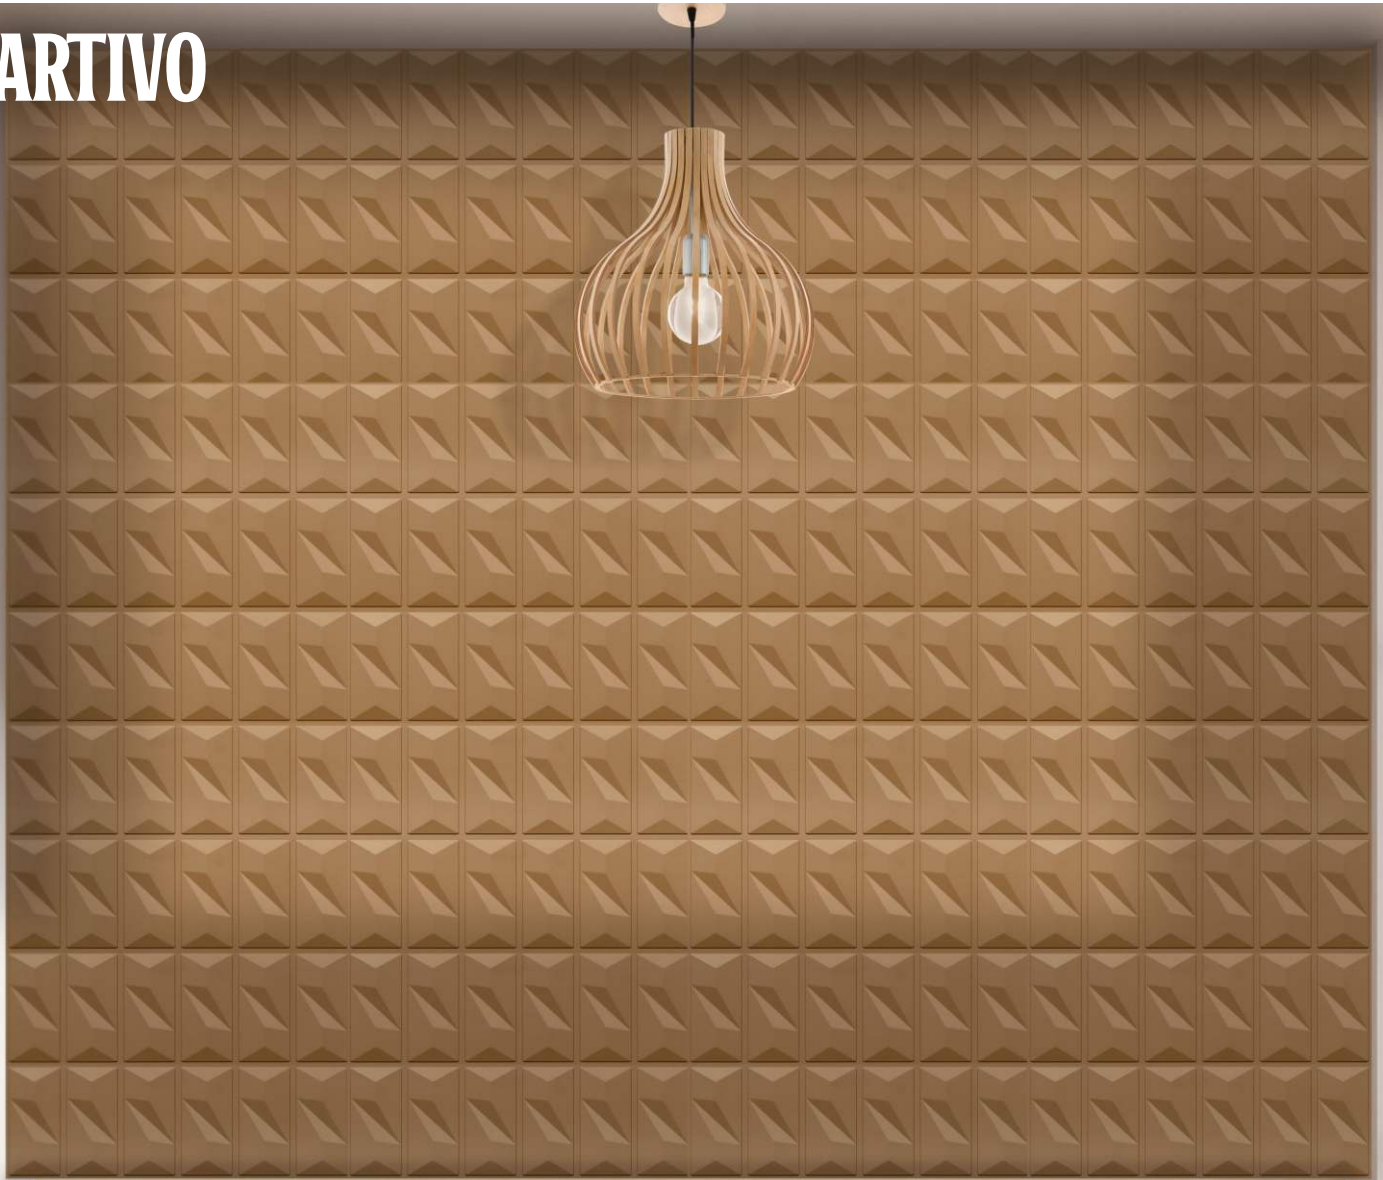

20x20 **ARTIVO**

DESIGN # 2011 | COLOUR: BROWN CANDY | SIZE: 20" x 20" (Coverage 2.77 sq.ft)

"Tile colors may vary from images and across production batches. For best results, we recommend ordering samples, confirming shades, and placing full-quantity orders together for consistency."