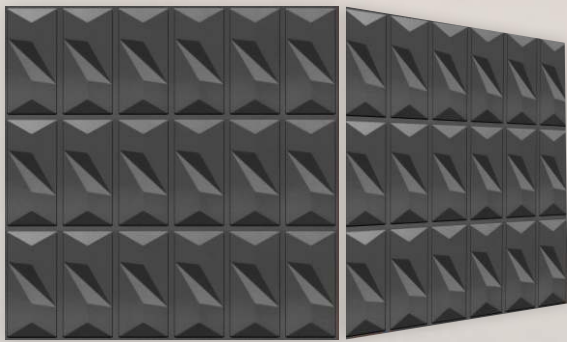

2011 METALIC GREY