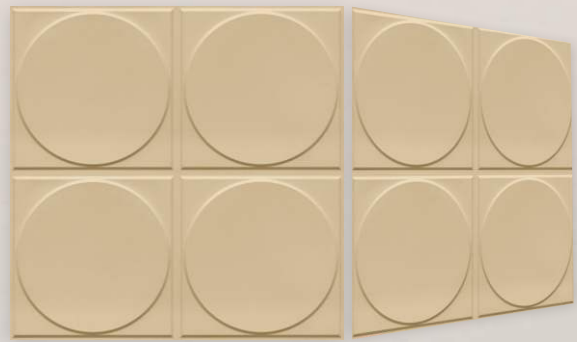

2010 DAIRY CREAM