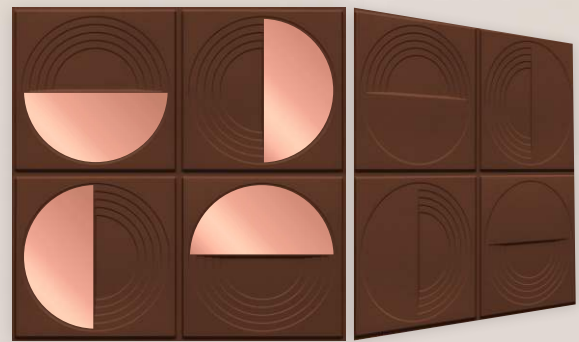

2006 CHERRY WOOD

2006 MOCHA