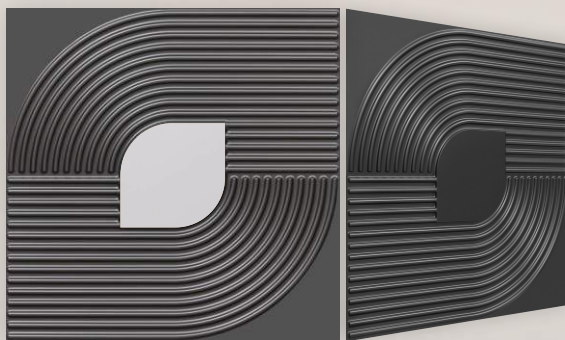

2001 METALIC GREY