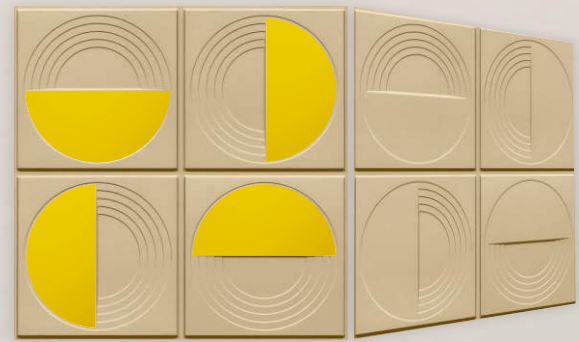

2006 DAIRY CREAM