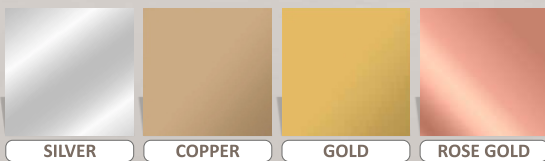

**2011** SPICED WALNUT

**2011** CHERRY WOOD

**2011** BROWN CANDY

**2011** MOCHA

**2011** METALIC GREY

**2011** DAIRY CREAM

### AVAILABLE MIRROR COLORS

- ✓ 3D PVC Wall Panel
- ✓ Modern Curved Linear Texture
- ✓ Elegant Feature Walls
- ✓ Contemporary Interiors

- ✓ **Size: 20×20 Inch**
- ✓ **Emboss Height: 5 mm**
- ✓ **Base Thickness: 0.7mm**