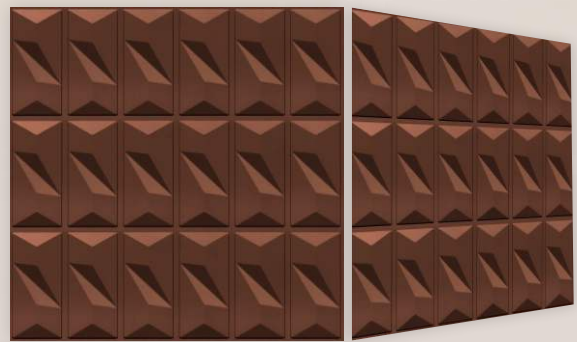

2011 CHERRY WOOD

2011 MOCHA