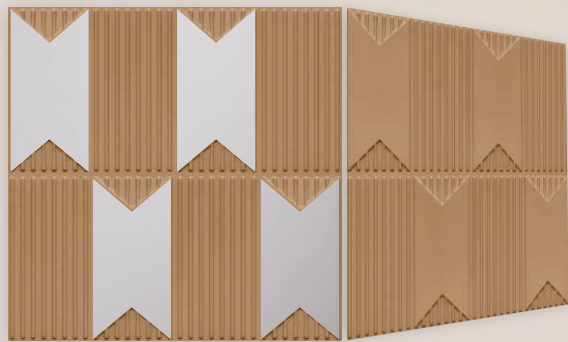

2002 SPICED WALNUT

2002 BROWN CANDY