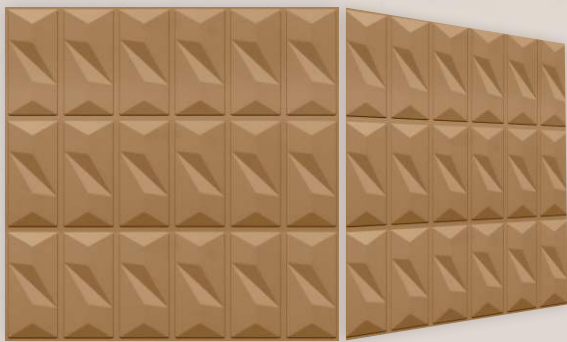

2011 SPICED WALNUT

2011 BROWN CANDY