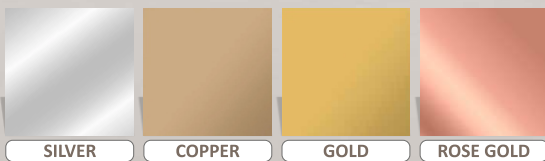

### AVAILABLE MIRROR COLORS

- ✓ 3D PVC Wall Panel
- ✓ Modern Curved Linear Texture
- ✓ Elegant Feature Walls
- ✓ Contemporary Interiors

- ✓ **Size: 20×20 Inch**
- ✓ **Emboss Height: 5 mm**
- ✓ **Base Thickness: 0.7mm**

**2003** SPICED WALNUT

**2003** CHERRY WOOD

**2003** BROWN CANDY

**2003** MOCHA

**2003** METALIC GREY

**2003** DAIRY CREAM