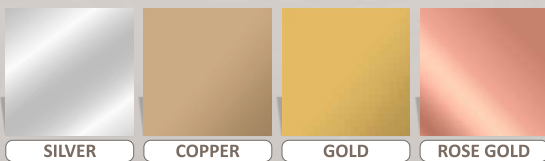

**Customisation:**  Self Adhesive  Non-Self Adhesive |  With Mirror  With-Out Mirror

20x20  
**ARTIVO**

**DESIGN # 2005 | COLOUR: METALIC GREY | SIZE: 20" x 20" (Coverage 2.77 sq.ft)**

*"Tile colors may vary from images and across production batches. For best results, we recommend ordering samples, confirming shades, and placing full-quantity orders together for consistency."*

**2005** SPICED WALNUT

**2005** CHERRY WOOD

**2005** BROWN CANDY

**2005** MOCHA

**2005** METALIC GREY

**2005** DAIRY CREAM

### AVAILABLE MIRROR COLORS

- ✓ 3D PVC Wall Panel
- ✓ Modern Curved Linear Texture
- ✓ Elegant Feature Walls
- ✓ Contemporary Interiors

- ✓ **Size: 20×20 Inch**
- ✓ **Emboss Height: 5 mm**
- ✓ **Base Thickness: 0.7mm**