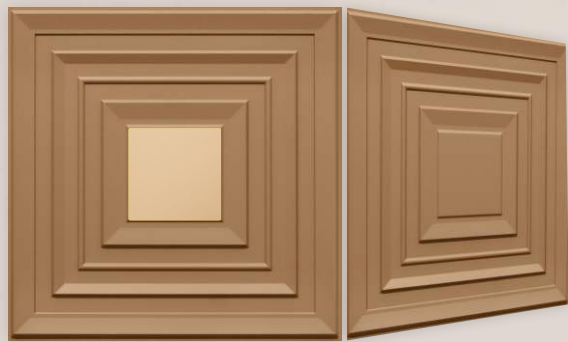

2004 SPICED WALNUT

2004 BROWN CANDY