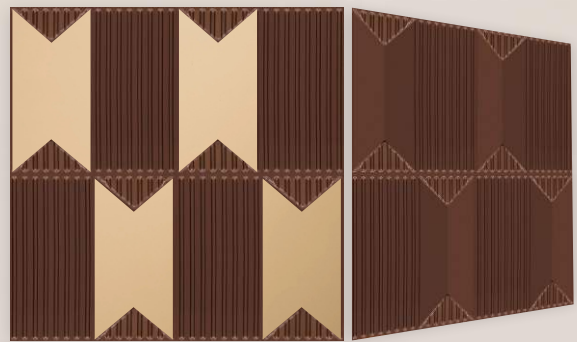

2002 CHERRY WOOD

2002 MOCHA