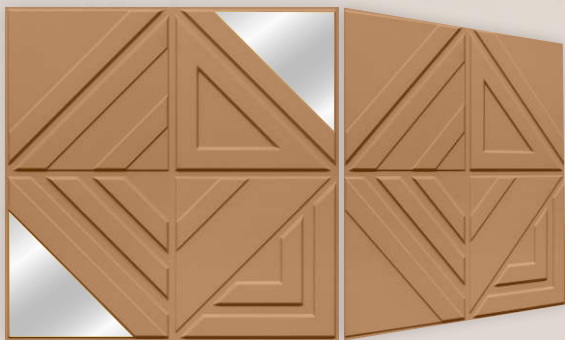

2007 SPICED WALNUT

2007 BROWN CANDY