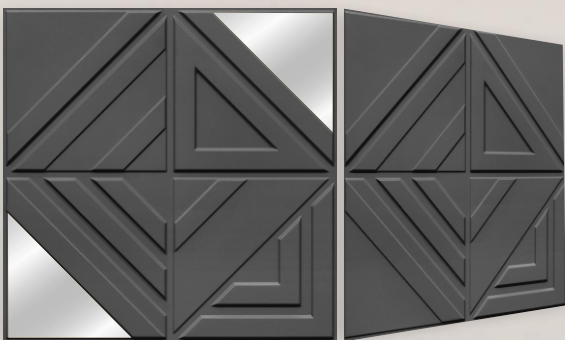

2007 METALIC GREY