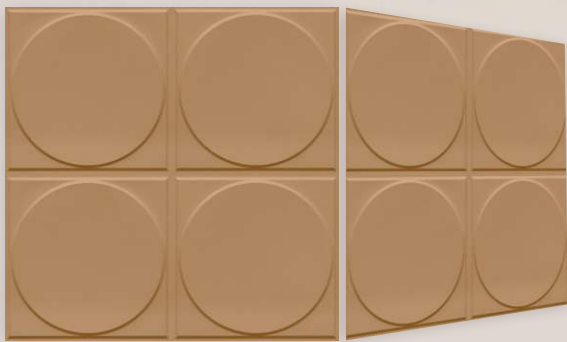

2010 SPICED WALNUT

2010 BROWN CANDY