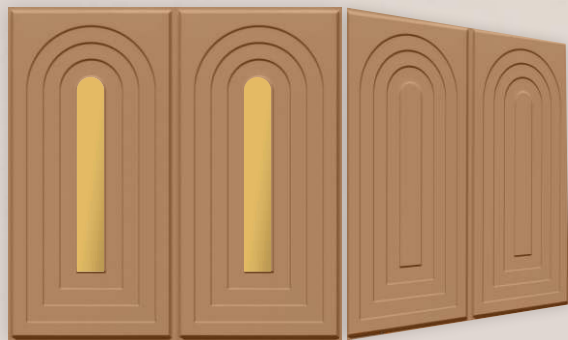

2005 SPICED WALNUT

2005 BROWN CANDY