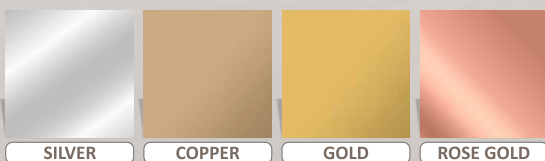

**Customisation:**  Self Adhesive  Non-Self Adhesive |  With Mirror  With-Out Mirror

20x20 **ARTIVO**

**DESIGN # 2007 | COLOUR: SPICED WALLNUT | SIZE: 20" x 20" (Coverage 2.77 sq.ft)**

*"Tile colors may vary from images and across production batches. For best results, we recommend ordering samples, confirming shades, and placing full-quantity orders together for consistency."*

**2007** SPICED WALNUT

**2007** CHERRY WOOD

**2007** BROWN CANDY

**2007** MOCHA

**2007** METALIC GREY

**2007** DAIRY CREAM

### AVAILABLE MIRROR COLORS

- ✓ 3D PVC Wall Panel
- ✓ Modern Curved Linear Texture
- ✓ Elegant Feature Walls
- ✓ Contemporary Interiors

- ✓ **Size: 20×20 Inch**
- ✓ **Emboss Height: 5 mm**
- ✓ **Base Thickness: 0.7mm**