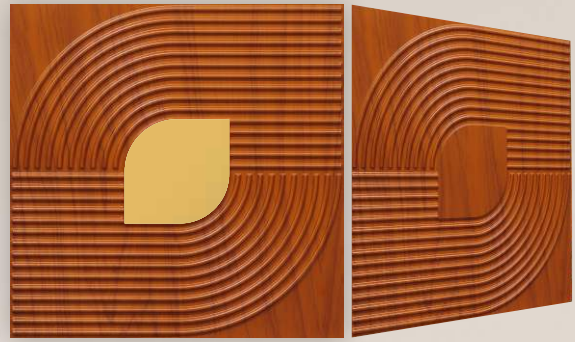

AVAILABLE MIRROR COLORS

- ✓ 3D PVC Wall Panel
- ✓ Modern Curved Linear Texture
- ✓ Elegant Feature Walls
- ✓ Contemporary Interiors

- ✓ **Size: 20×20 Inch**
- ✓ **Emboss Height: 5 mm**
- ✓ **Base Thickness: 0.7mm**

Customisation: ☐ Self Adhesive ☐ Non-Self Adhesive | ☐ With Mirror ☐ With-Out Mirror