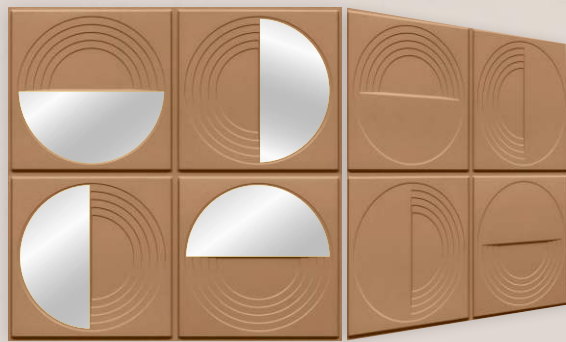

2006 SPICED WALNUT

2006 BROWN CANDY