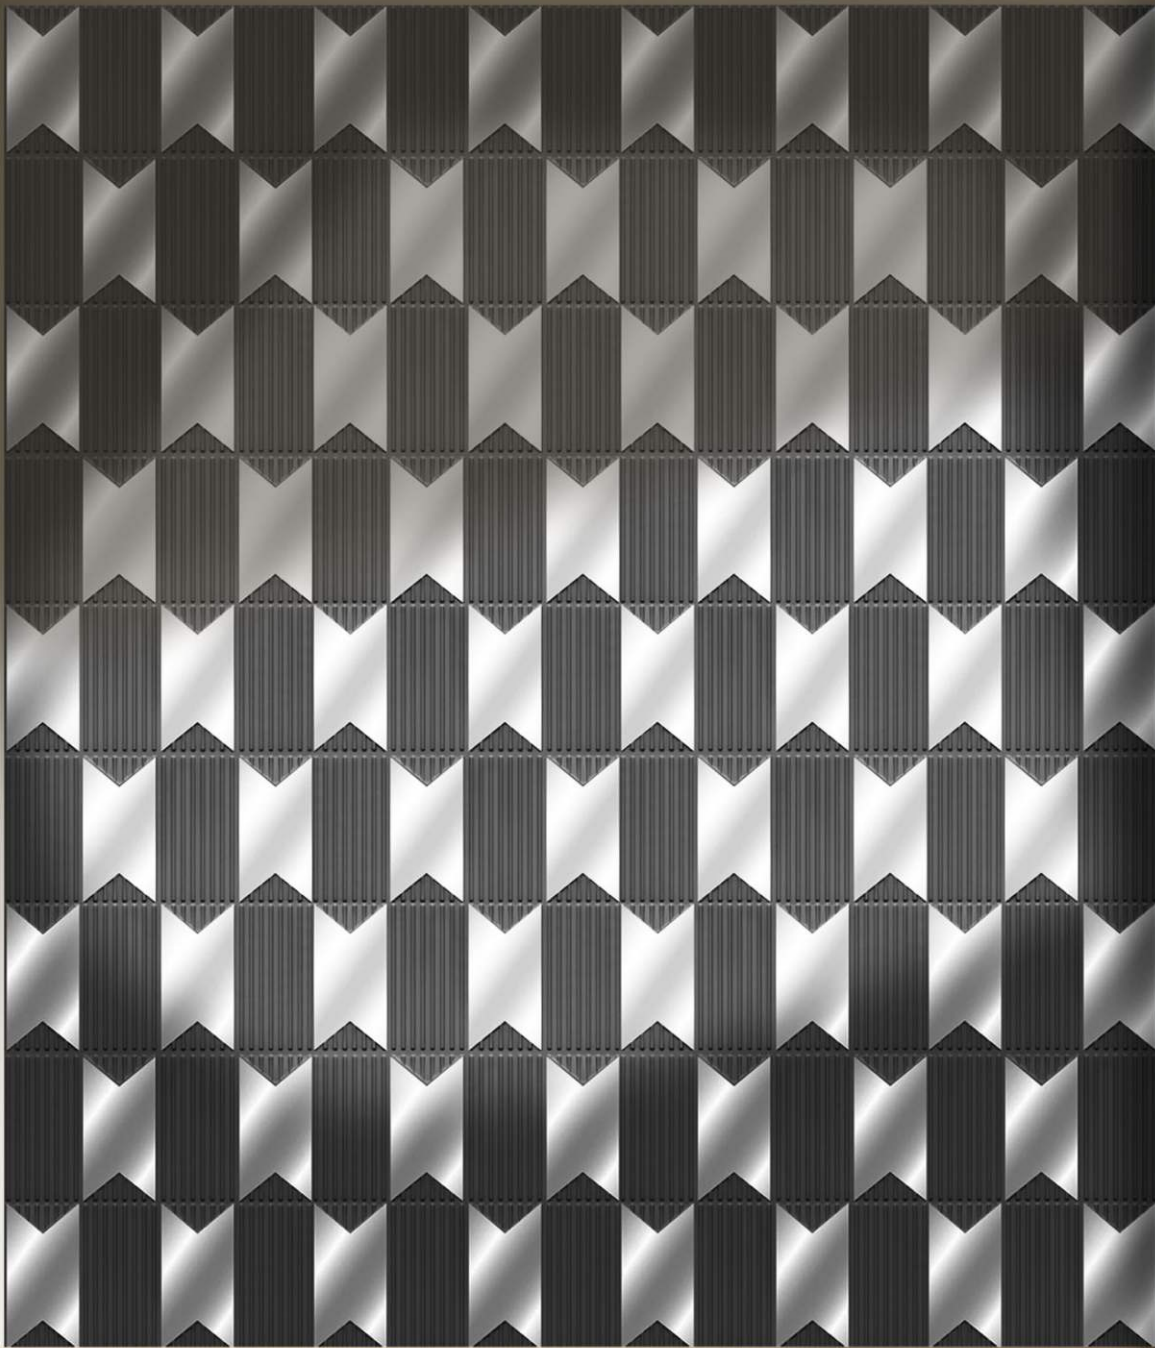

20x20 **ARTIVO**

DESIGN # 2001 | COLOUR: METALIC GREY | SIZE: 20" x 20" (Coverage 2.77 sq.ft)

"Tile colors may vary from images and across production batches. For best results, we recommend ordering samples, confirming shades, and placing full-quantity orders together for consistency."