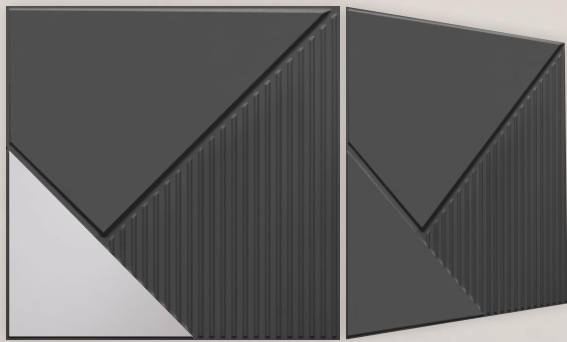

2003 METALIC GREY